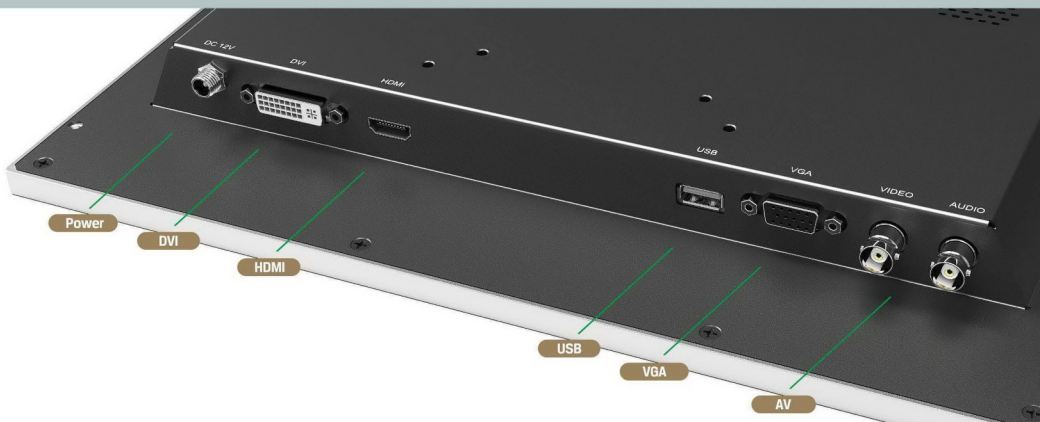

13.3" FULL HD HDMI MONITOR WITH CAPACITIVE TOUCH FUNCTION
FULL HD 1920x1080

13.3" Excellent Display
Attractive 13.3 inch multi-touch capacitive IPS panel, which features with 1920x1080 Full HD resolution, 170° wide viewing angles, high contrast and brightness, providing satisfied viewing experience.

Rich Interfaces
Coming with HDMI, DVI, VGA & AV input signals to meet different needs of various professional display applications.

Metal Housing
Wiredrawing aluminum front shell with iron back shell, which make a good protection from damage, and good-looking appearance, also extend the lifetime of monitor.

Mounts Methods
Having a variety of mounting usage in plenty of fields, such as rear, wall, 75mm/100mm VESA, desktop and roof mounts.

APPLICATION INDUSTRIES

Metal housing design, which can be applied in different professional fields. For instance, Human-machine interface, entertainment, retail, supermarket, mall, advertising player, CCTV monitoring, numerical control machine and intelligent industrial control system, etc.

Structure

supports rear/wall mounts with integrated brackets, and VESA 75mm/100mm standard mounting, etc. A metal housing design with slim and firm features making efficient integration into embedded or other professional display applications.

SPECIFICATIONS | ACCESSORIES