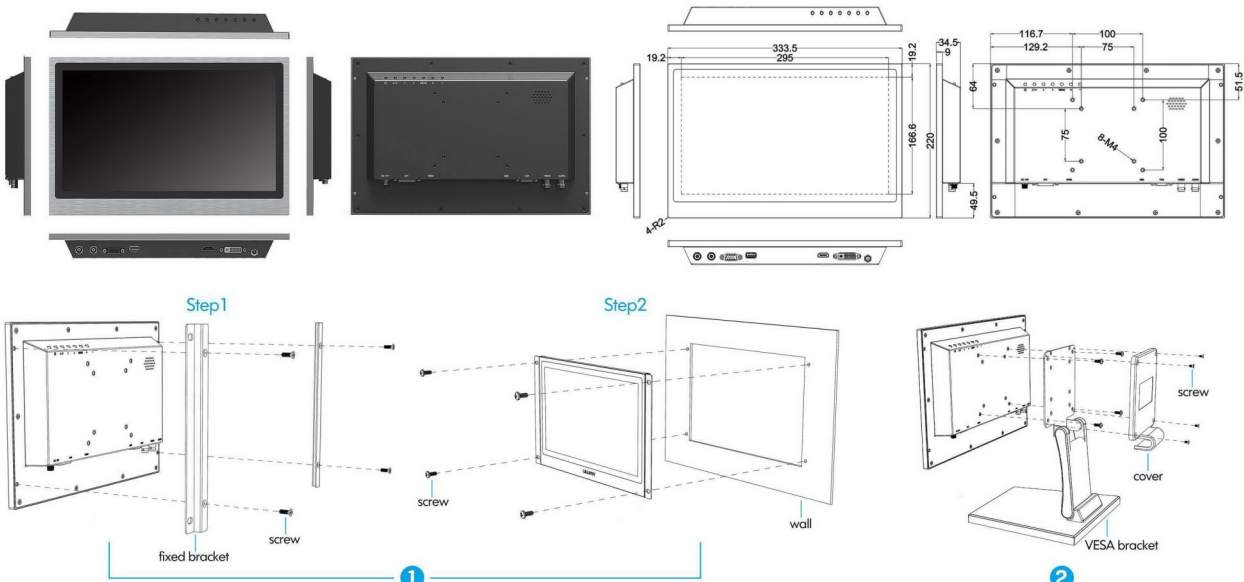

Structure

supports rear/wall mounts with integrated brackets, and VESA 75mm/100mm standard mounting, etc. A metal housing design with slim and firm features making efficient integration into embedded or other professional display applications.